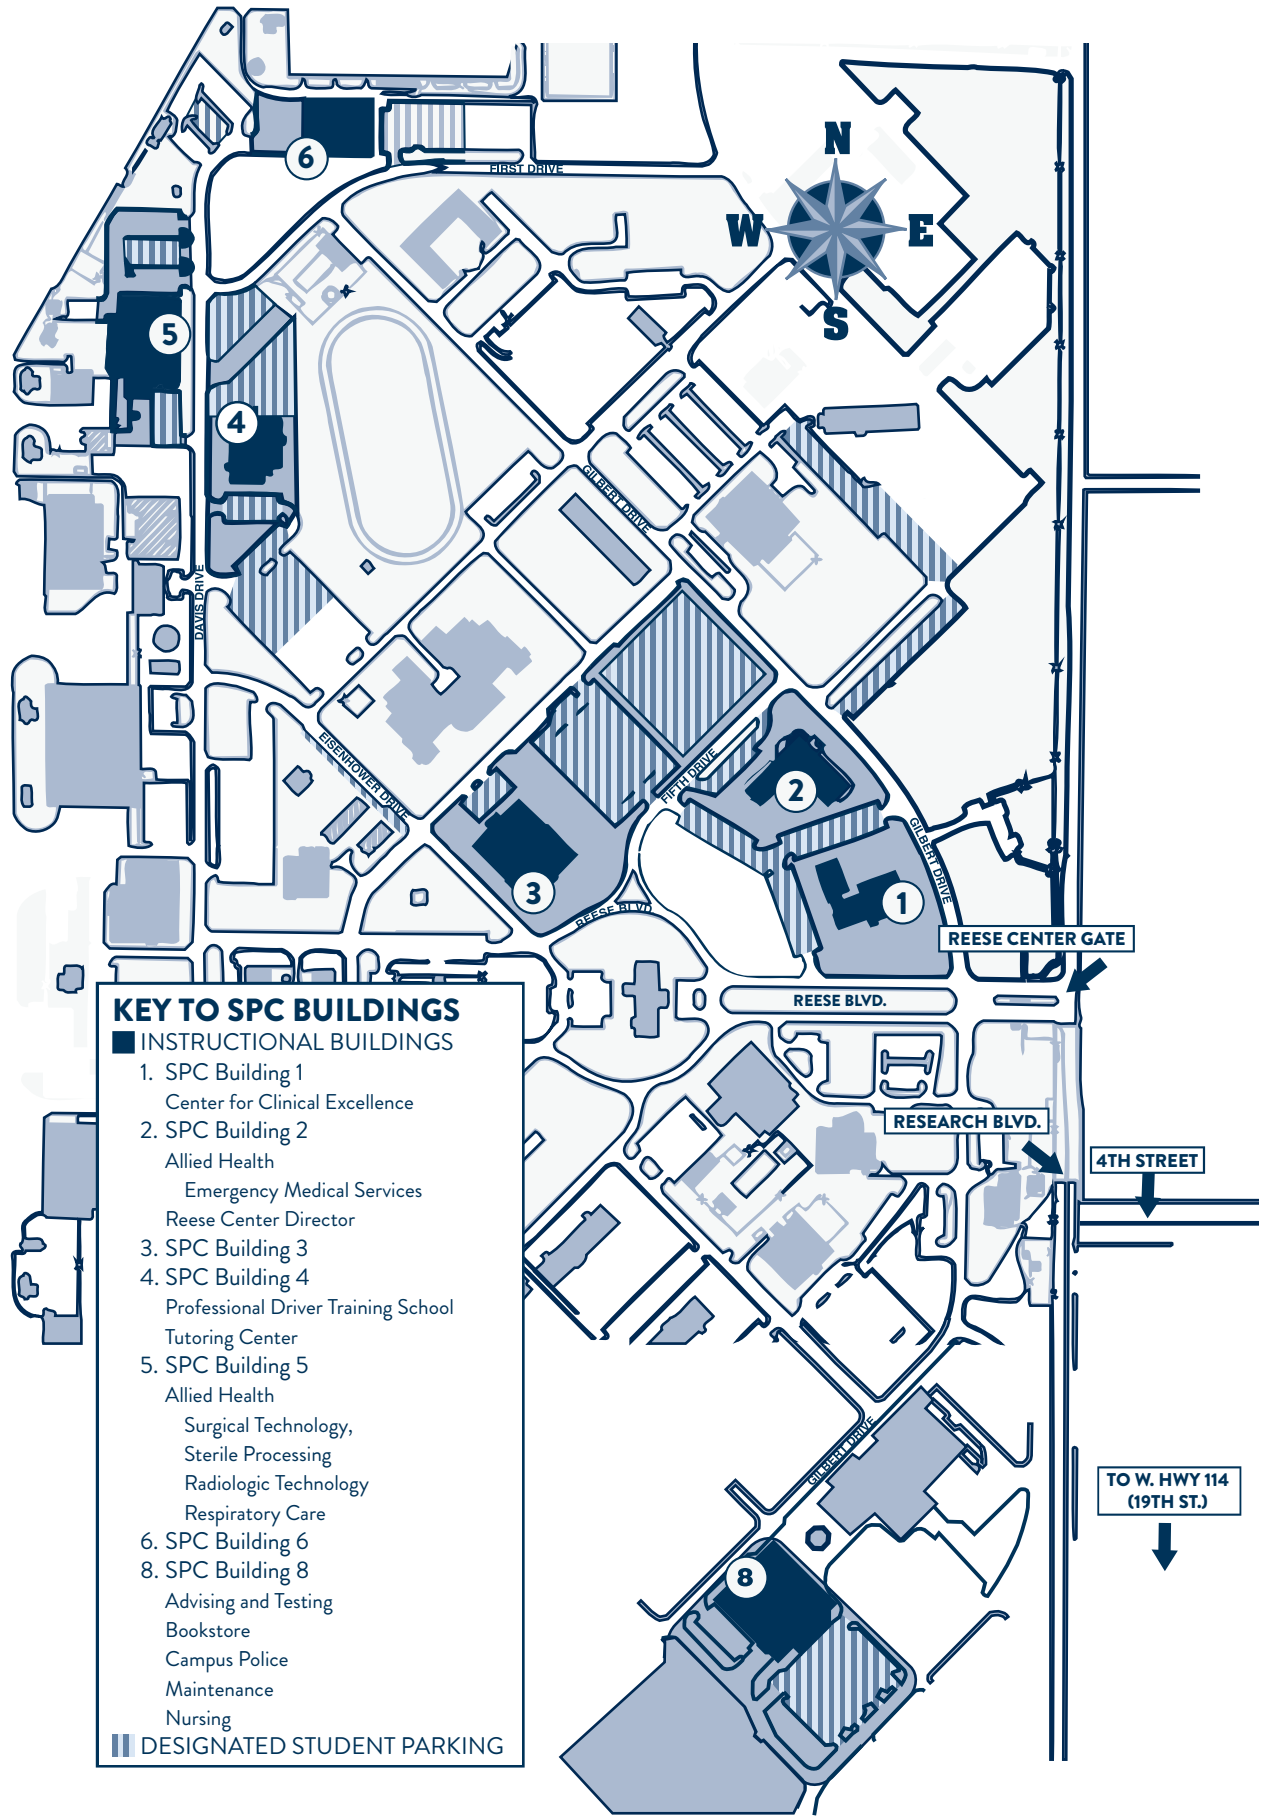

# REESE CAMPUS MAP

SOUTH PLAINS COLLEGE  
PREPARE YOURSELF

**KEY TO SPC BUILDINGS**

- INSTRUCTIONAL BUILDINGS
- 1. SPC Building 1  
Center for Clinical Excellence
- 2. SPC Building 2  
Allied Health  
Emergency Medical Services  
Reese Center Director
- 3. SPC Building 3
- 4. SPC Building 4  
Professional Driver Training School  
Tutoring Center
- 5. SPC Building 5  
Allied Health  
Surgical Technology,  
Sterile Processing  
Radiologic Technology  
Respiratory Care
- 6. SPC Building 6
- 8. SPC Building 8  
Advising and Testing  
Bookstore  
Campus Police  
Maintenance  
Nursing
- ▨ DESIGNATED STUDENT PARKING